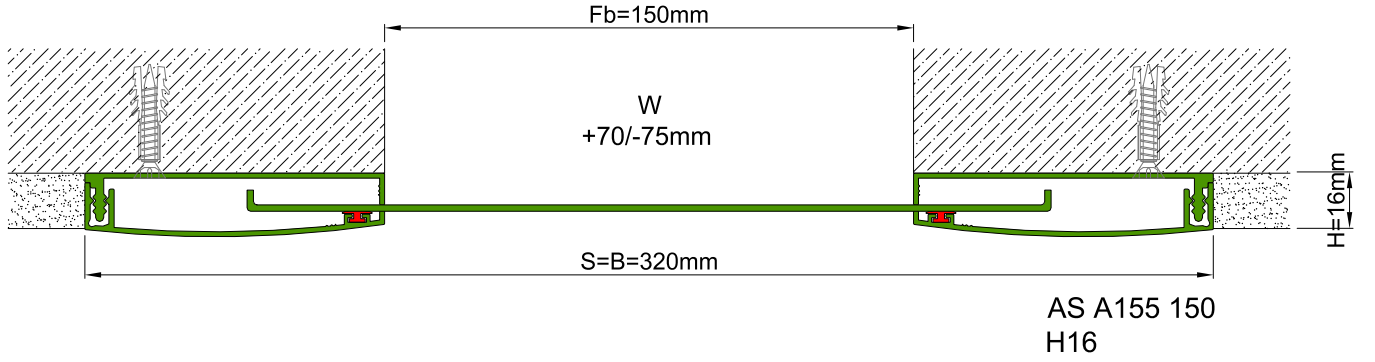

AS A155 profile is designed for wall & ceiling applications at indoor areas as well as exterior wall applications. It functions as a seismic profile and gives a decorative aspect with invisible screwing system. Base frames of the profile are fixed on the surface at both sides and the movable center plate meets the displacements. It can be used as surface or flush mounted. EPDM Cord placed between cover and center plates tighten the plates and eliminate metal stroking noise. For exterior applications, please inform Asteknik before placing an order.

SEISMIC

* Visuals are representative and the profile configuration may differ depending on the characteristics requested.

LOCATION	MODEL	GAP (Fb) mm	HEIGHT (H) MM	OVERALL WIDTH (B) mm	VISIBLE WIDTH (S) mm	MOVEMENT (W) mm	LOAD CAPACITY	STANDARD LENGTH (mt)
Wall to Wall	AS A155L-050	50	16	220	220	+70/-50	N/A	3
	AS A155-050	50	16	220	220	+70/-50	N/A	3
	AS A155L-080	80	16	250	250	+70/-75	N/A	3
	AS A155L-100	100	16	270	270	+70/-75	N/A	3
	AS A155-100	100	16	270	270	+70/-75	N/A	3
	AS A155L-150	150	16	320	320	±35	N/A	3
	AS A155-150	150	16	320	320	+70/-75	N/A	3
	AS A155L-200	200	16	370	370	±35	N/A	3
	AS A155L-250	250	16	420	420	±35	N/A	3
	AS A155L-300	300	16	470	470	±35	N/A	3

Note: Please ask for different sizes
 AS A155L series' center plates are manufactured from aluminum sheet

Profil No Profile Number	AS A155 150	AS A155 150K
Fb (mm)	150	150
H (mm) yaklaşık approx.	16	16
W± (mm) yaklaşık approx.	+70/-75	±35
Renk Color	Alüminyum Orta ve Üst Kapak: Elokssallı, Alüminyum Bağlantı Elemanı: Natürel, Fitiller: Siyah Aluminum Center and Cover Plate: Anodised, Aluminum Base Frame: Natural, Inserts: Black	
Malzeme Material	Alüminyum, EPDM Kauçuk(siyah) Aluminum, EPDM Rubber(black)	
Standart Uzunluk Standard Length	3	