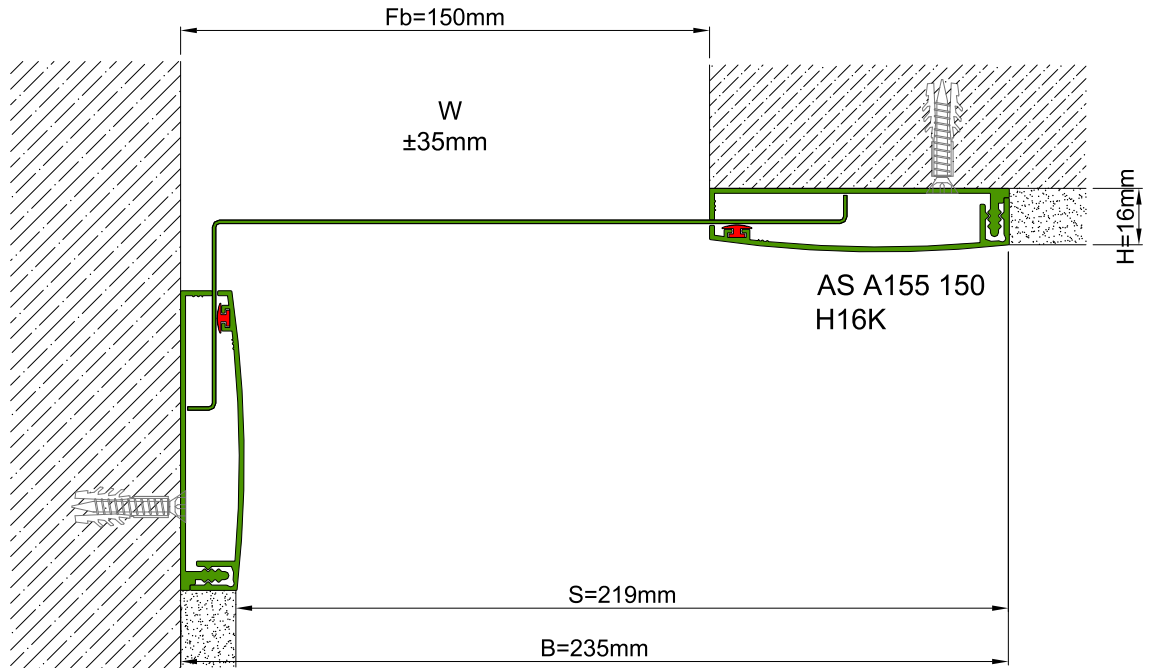

AS A155 profile is designed for wall & ceiling applications at indoor areas as well as exterior wall applications. It functions as a seismic profile and gives a decorative aspect with invisible screwing system. Base frames of the profile are fixed on the surface at both sides and the movable center plate meets the displacements. It can be used as surface or flush mounted. EPDM Cord placed between cover and center plates tighten the plates and eliminate metal stroking noise. For exterior applications, please inform Asteknik before placing an order.

SEISMIC

* Visuals are representative and the profile configuration may differ depending on the characteristics requested.

LOCATION	MODEL	GAP (Fb) mm	HEIGHT (H) MM	OVERALL WIDTH (B) mm	VISIBLE WIDTH (S) mm	MOVEMENT (W) mm	LOAD CAPACITY	STANDARD LENGTH (mt)
Wall to Wall	AS A155L-050	50	16	220	220	+70/-50	N/A	3
	AS A155-050	50	16	220	220	+70/-50	N/A	3
	AS A155L-080	80	16	250	250	+70/-75	N/A	3
	AS A155L-100	100	16	270	270	+70/-75	N/A	3
	AS A155-100	100	16	270	270	+70/-75	N/A	3
	AS A155L-150	150	16	320	320	±35	N/A	3
	AS A155-150	150	16	320	320	+70/-75	N/A	3
	AS A155L-200	200	16	370	370	±35	N/A	3
	AS A155L-250	250	16	420	420	±35	N/A	3
	AS A155L-300	300	16	470	470	±35	N/A	3

Note: Please ask for different sizes
 AS A155L series' center plates are manufactured from aluminum sheet

Profil No Profile Number	AS A155 150	AS A155 150K
Fb (mm)	150	150
H (mm) yaklaşık approx.	16	16
W± (mm) yaklaşık approx.	+70/-75	±35
Renk Color	Alüminyum Orta ve Üst Kapak: Elokssallı, Alüminyum Bağlantı Elemanı: Natürel, Fitiller: Siyah Aluminum Center and Cover Plate: Anodised, Aluminum Base Frame: Natural, Inserts: Black	
Malzeme Material	Alüminyum, EPDM Kauçuk(siyah) Aluminum, EPDM Rubber(black)	
Standart Uzunluk Standard Length	3	