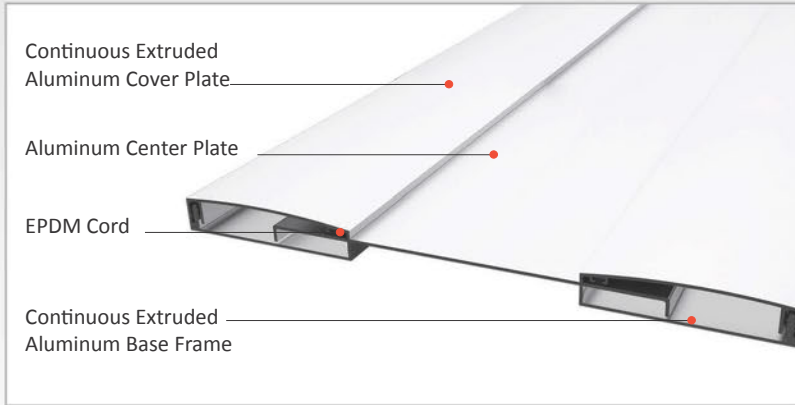

AS A155 profile is designed for wall & ceiling applications at indoor areas as well as exterior wall applications. It functions as a seismic profile and gives a decorative aspect with invisible screwing system. Base frames of the profile are fixed on the surface at both sides and the movable center plate meets the displacements. It can be used as surface or flush mounted. EPDM Cord placed between cover and center plates tighten the plates and eliminate metal stroking noise. For exterior applications, please inform Asteknik before placing an order.

- Application Areas** : Indoor & Outdoor / Wall & Ceiling
- Ideal for** : Airports, Shopping Malls, Residences, Hospitals, Hotels, Commercial & Public Buildings etc.
- Material** : Anodized Aluminum, EPDM Cord
- Aluminum Alloy** : 6063 AA-USA / EN AW 6063
- Optional Supplies** : Fire Barrier, Waterproof EPDM membrane

Note: Please ask for different sizes
 AS A155L series' center plates are manufactured from aluminum sheet

Profil No Profile Number	AS A155 150	AS A155 150K
Fb (mm)	150	150
H (mm) yaklaşık approx.	16	16
W± (mm) yaklaşık approx.	+70/-75	±35
Renk Color	Alüminyum Orta ve Üst Kapak: Elokssallı, Alüminyum Bağlantı Elemanı: Natürel, Fitiller: Siyah Aluminum Center and Cover Plate: Anodised, Aluminum Base Frame: Natural, Inserts: Black	
Malzeme Material	Alüminyum, EPDM Kauçuk(siyah) Aluminum, EPDM Rubber(black)	
Standart Uzunluk Standard Length	3	